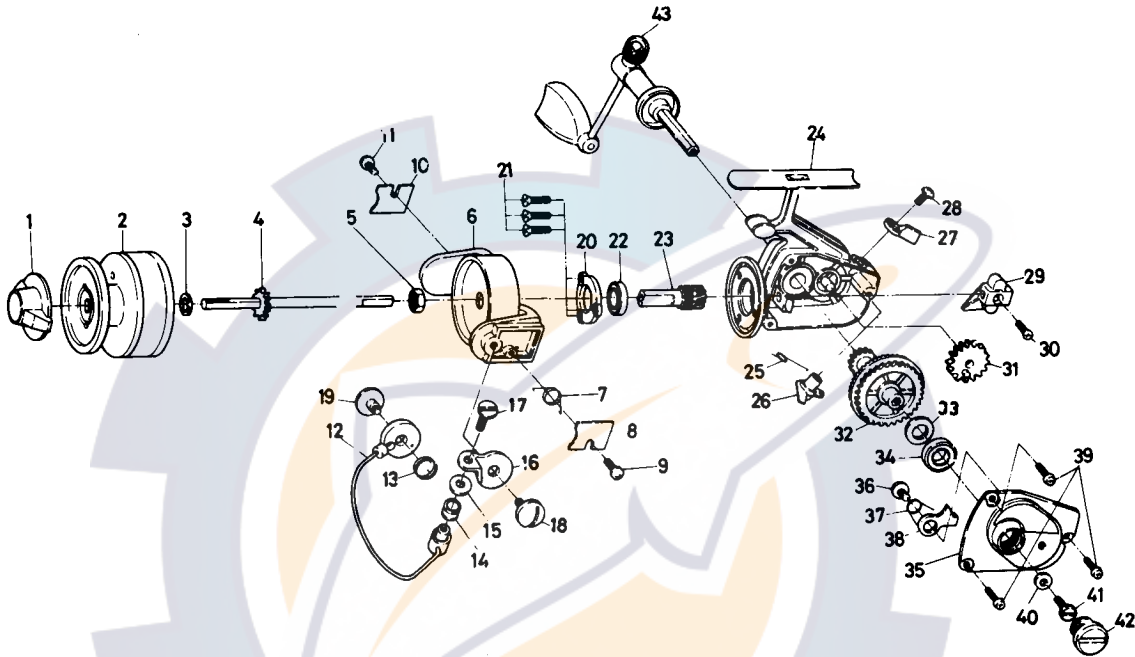

ULTRALIGHT SPINNING REEL SS-No. 1

Key No.	Parts No.	Parts Name	Price	Key No.	Parts No.	Parts Name	Price
1	67402301	Drag knob	\$2.00	23	64022201	Pinion gear	\$2.50
2	67310003	Spool assembly	7.50	24	67004702	Body	5.00
3	63723501	Spool washer	0.50	25	61422801	Anti-reverse cam spring	0.50
4	67107801	Main shaft	1.50	26	64606821	Anti-reverse cam	0.50
5	63419201	Roto nut	0.50	27	65403711	Anti-reverse lever	0.50
6	67354401	Rotor	3.00	28	63501931	Anti-reverse lever screw	0.50
7	61439401	Arm lever spring	0.50	29	64810501	Oscillating slider	0.50
8	60405001	Bail spring cover	0.50	30	63510311	Oscillating slider screw	0.50
9	63511801	Cover screw	0.50	31	64130101	Oscillating gear	0.50
10	60405001	Bail spring cover	0.50	32	64130201	Drive gear	1.00
11	63511801	Cover screw	0.50	33	63705150	Drive gear washer	0.50
12	67254701	Bail	2.25	34	66341301	Ball bearing	3.00
13	61439501	Bail spring	0.50	35	67057702	Body cover	2.50
14	62503901	Line roller	0.50	36	63517701	Anti-reverse claw screw	0.50
15	65011401	Roller collar	0.50	37	61439601	Anti-reverse claw spring	0.50
16	62311501	Arm lever	0.50	38	61113101	Anti-reverse claw	0.50
17	63531801	Bail screw	0.50	39	63511001	Body cover screw	0.50
18	63632201	Arm lever screw	0.50	40	63724601	Handle washer	0.50
19	63632201	Bail holder screw	0.50	41	63621001	Handle screw	0.50
20	66341701	Bearing holder	0.50	42	63632301	Handle cover screw	0.50
21	63515311	Bearing holding screw	0.50	43	67458601	Handle	3.50
22	66341301	Ball bearing	3.00				

ALWAYS SPECIFY MODEL NO., PART NAME & PARTS NO. WHEN ORDERING PARTS
PLEASE ENCLOSE CORRECT AMOUNT FOR PART'S PRICE WHEN ORDERING