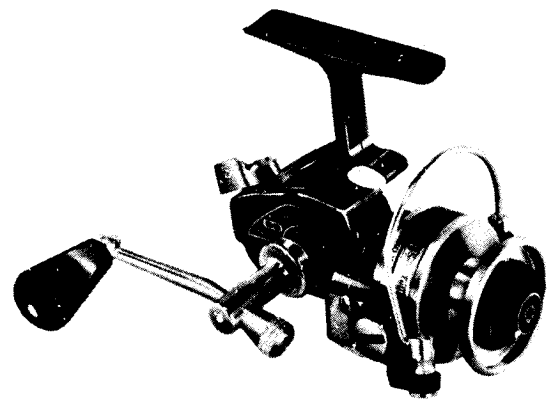

ULTRALIGHT SPINNING REEL SS-No. 1

Key No.	Parts No.	Parts Name	Price	Key No.	Parts No.	Parts Name	Price
1	67402301	Drag knob	\$2.00	23	64022201	Pinion gear	\$2.50
2	67310003	Spool assembly	7.50	24	67004702	Body	5.00
3	63723501	Spool washer	0.50	25	61422801	Anti-reverse cam spring	0.50
4	67107801	Main shaft	1.50	26	64606821	Anti-reverse cam	0.50
5	63419201	Roto nut	0.50	27	65403711	Anti-reverse lever	0.50
6	67354401	Rotor	3.00	28	63501931	Anti-reverse lever screw	0.50
7	61439401	Arm lever spring	0.50	29	64810501	Oscillating slider	0.50
8	60405001	Bail spring cover	0.50	30	63510311	Oscillating slider screw	0.50
9	63511801	Cover screw	0.50	31	64130101	Oscillating gear	0.50
10	60405001	Bail spring cover	0.50	32	64130201	Drive gear	1.00
11	63511801	Cover screw	0.50	33	63705150	Drive gear washer	0.50
12	67254701	Bail	2.25	34	66341301	Ball bearing	3.00
13	61439501	Bail spring	0.50	35	67057702	Body cover	2.50
14	62503901	Line roller	0.50	36	63517701	Anti-reverse claw screw	0.50
15	65011401	Roller collar	0.50	37	61439601	Anti-reverse claw spring	0.50
16	62311501	Arm lever	0.50	38	61113101	Anti-reverse claw	0.50
17	63531801	Bail screw	0.50	39	63511001	Body cover screw	0.50
18	63632201	Arm lever screw	0.50	40	63724601	Handle washer	0.50
19	63632201	Bail holder screw	0.50	41	63621001	Handle screw	0.50
20	66341701	Bearing holder	0.50	42	63632301	Handle cover screw	0.50
21	63515311	Bearing holding screw	0.50	43	67458601	Handle	3.50
22	66341301	Ball bearing	3.00				